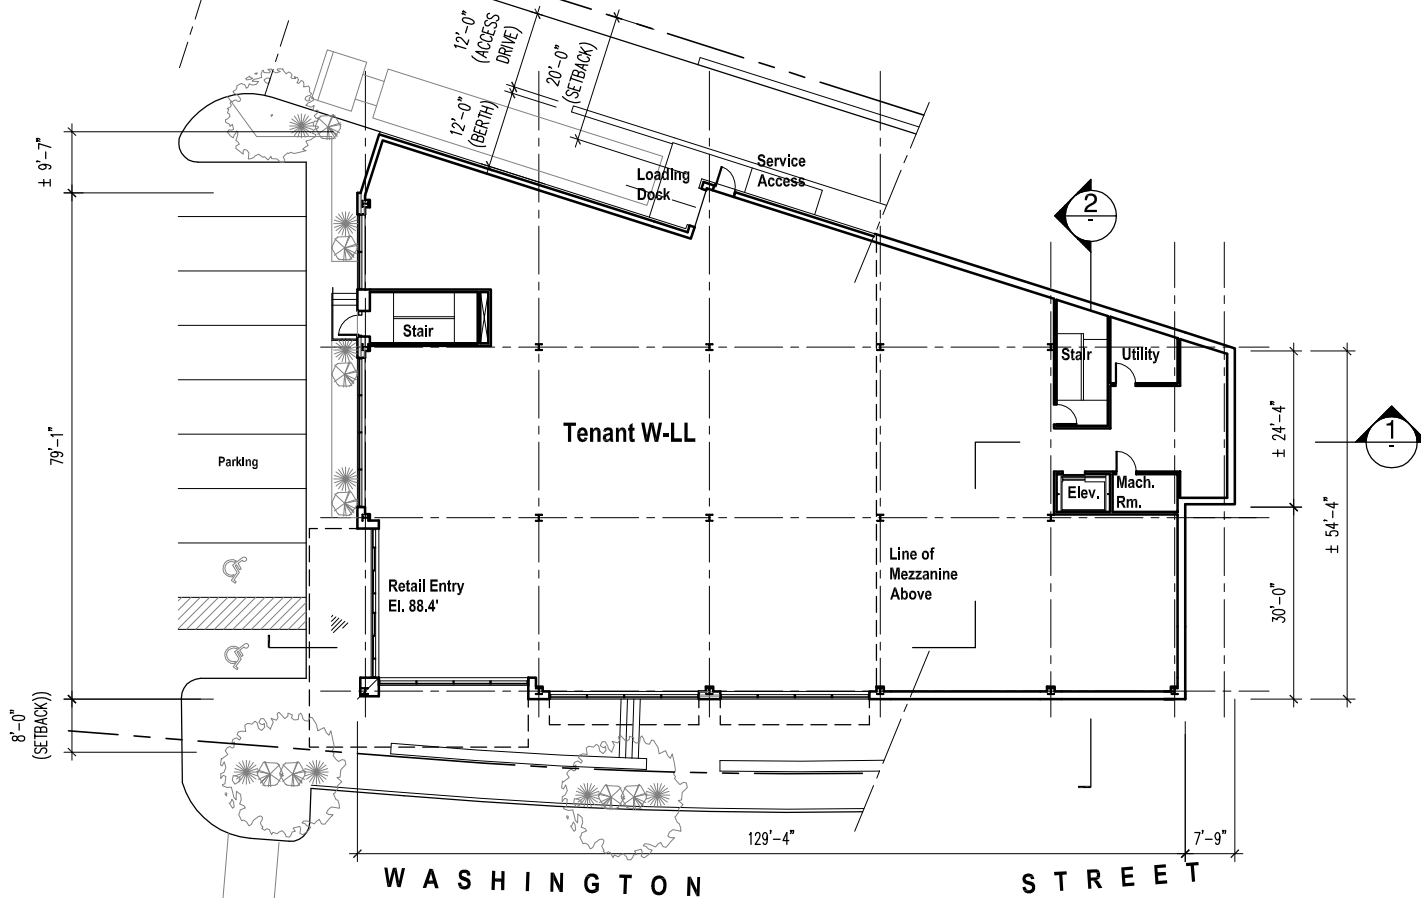

1 Parcel W - Lower Level Plan
SCALE: 1" = 30'-0"